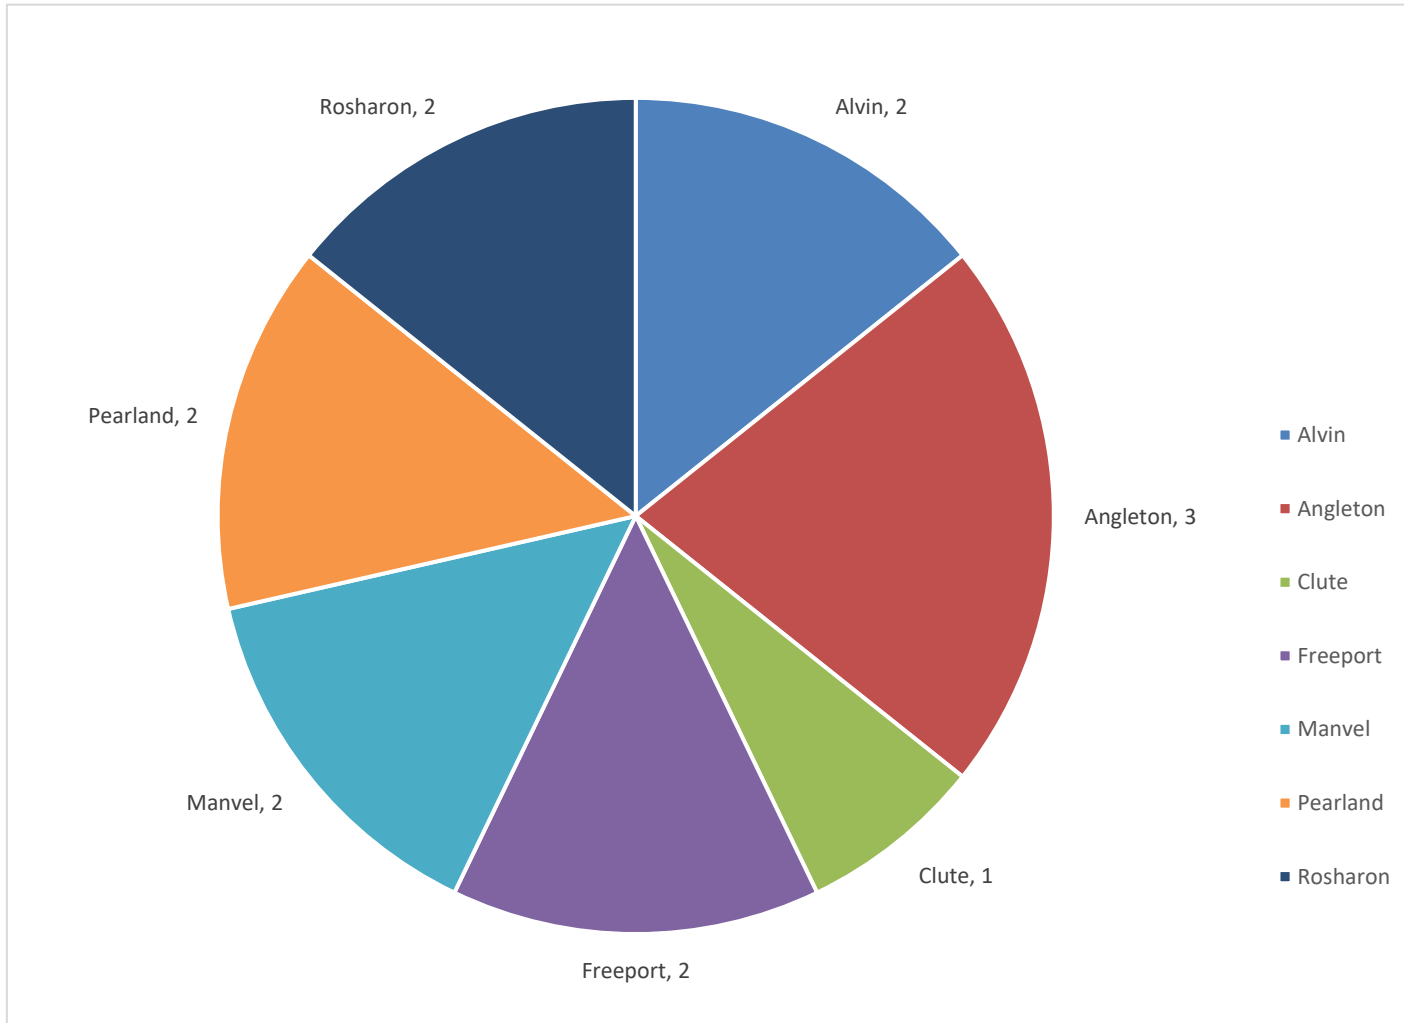

RELIANT ENERGY - NRG CARE GRANT ASSISTANCE REPORT

May 2026

The above chart represents the number of clients from each City that were assisted in May 2026

TOTAL CLIENTS SEEN: 13