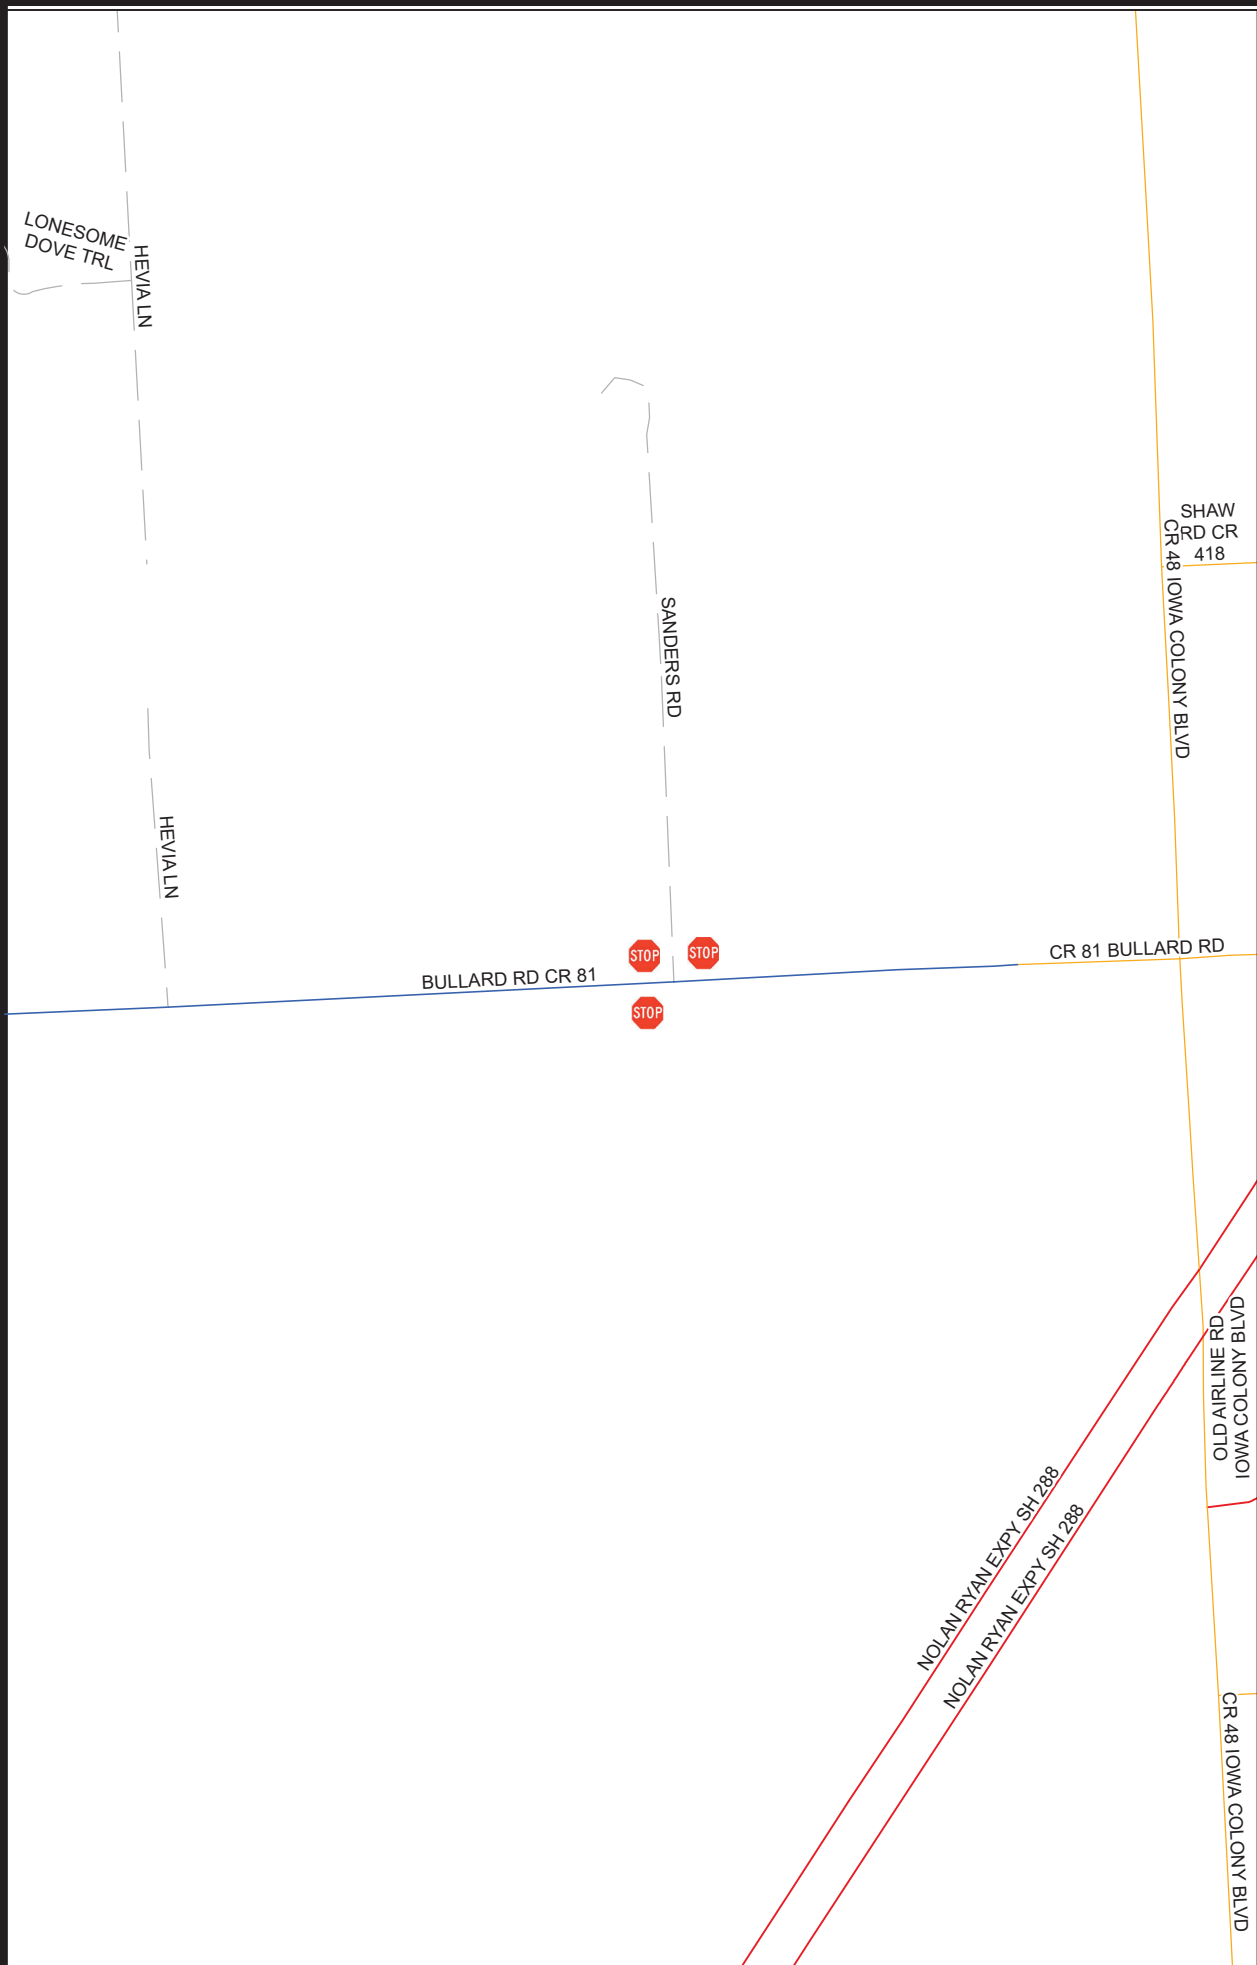

Exhibit 'A'

Brazoria County Engineering

Lindell Estates
Speed Limits
&
Stop Signs

Date:	5/12/2026	Precinct:	4
		Service Center:	N

EXHIBIT B

Brazoria County Engineering

CR 81
&
Sanders Rd
Three way stop

Date:	5/12/2026	Precinct:	4
		Service Center:	N