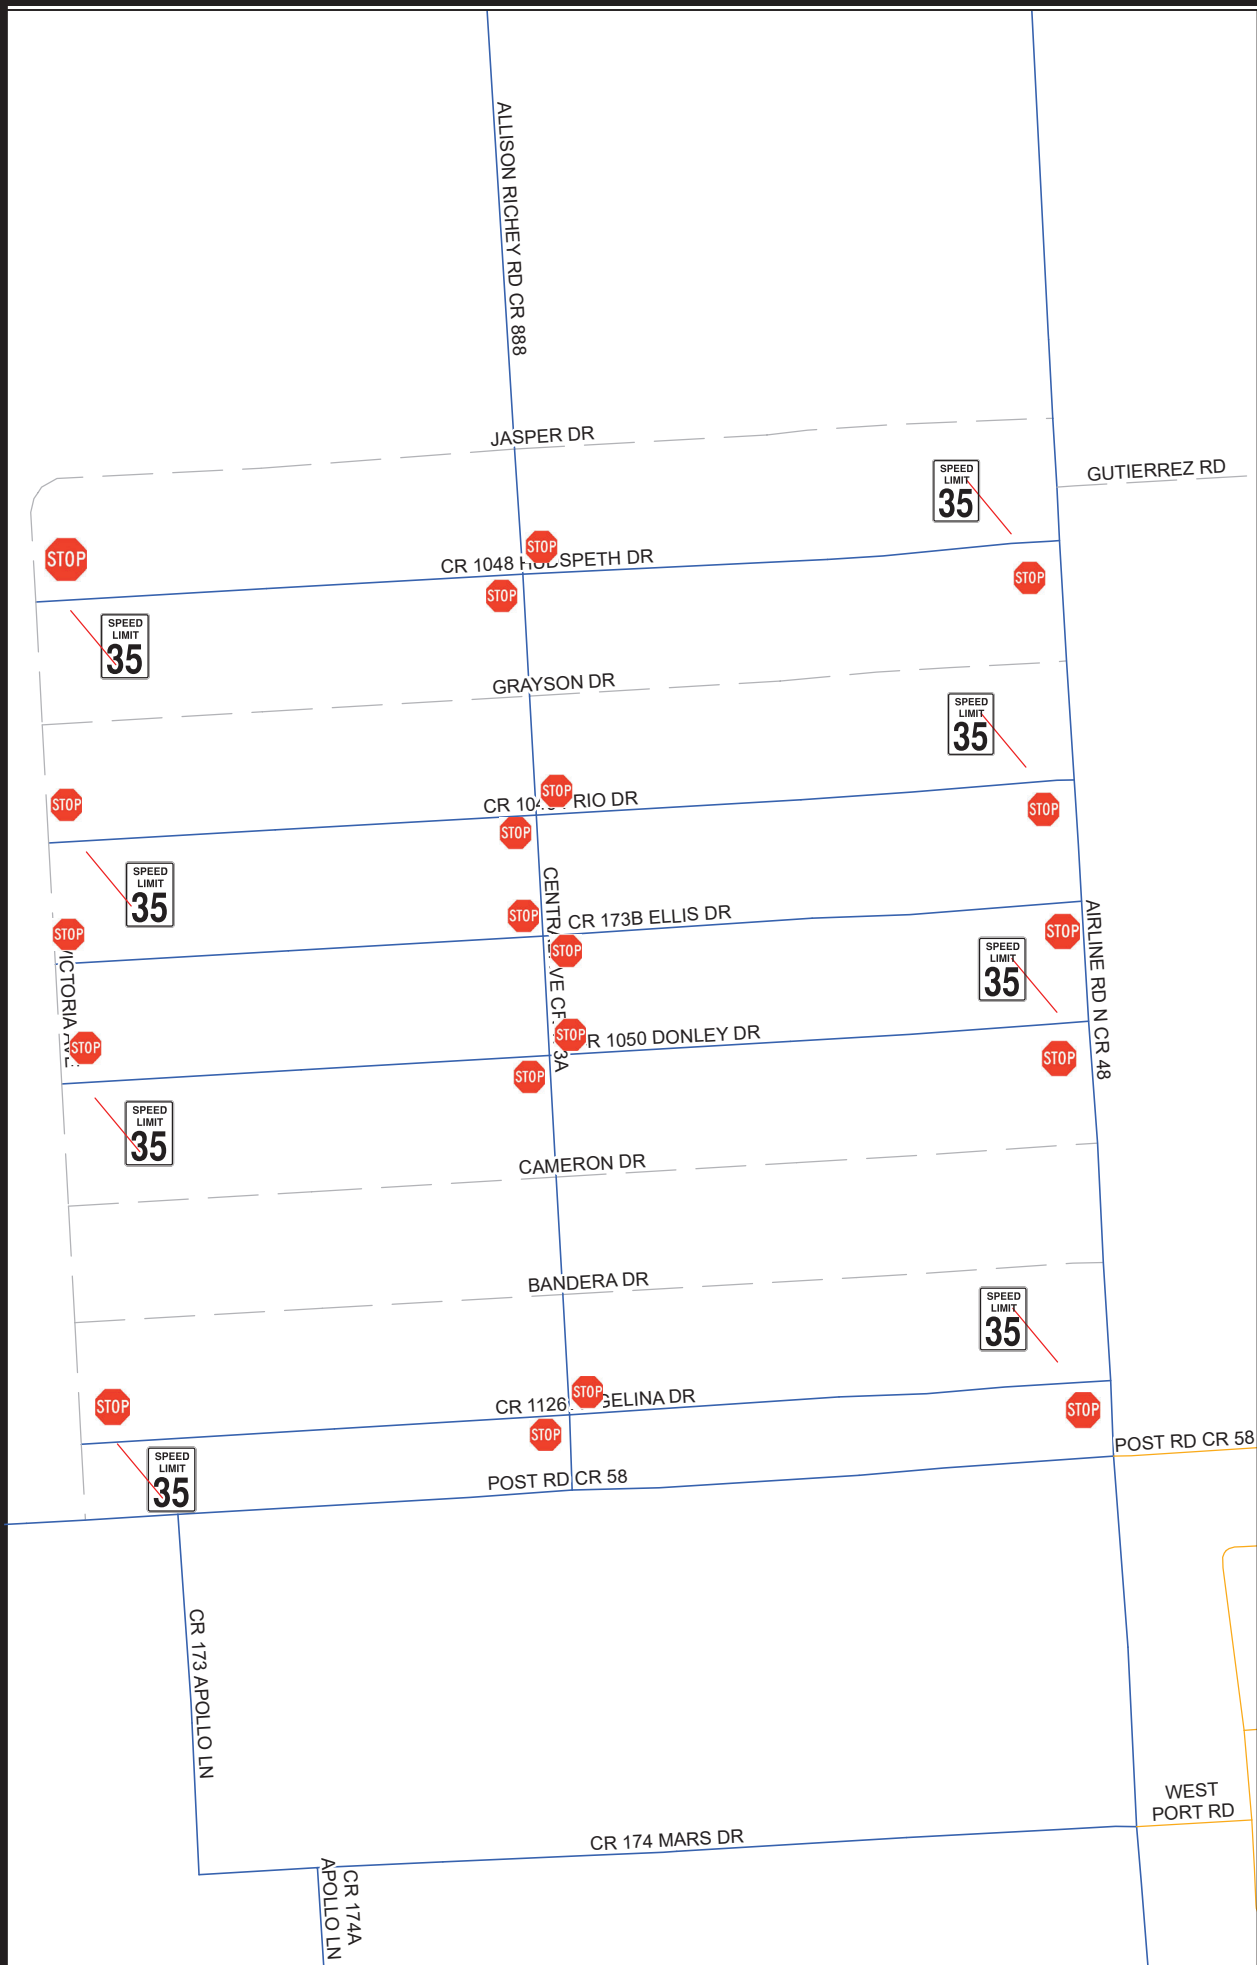

Exhibit 'A'

Brazoria County Engineering

Lindell Estates
Speed Limits
&
Stop Signs

Date:	5/12/2026	Precinct:	4
		Service Center:	N

EXHIBIT B

Brazoria County Engineering

CR 81
&
Sanders Rd
Three way stop

Date:	5/12/2026	Precinct:	4
		Service Center:	N