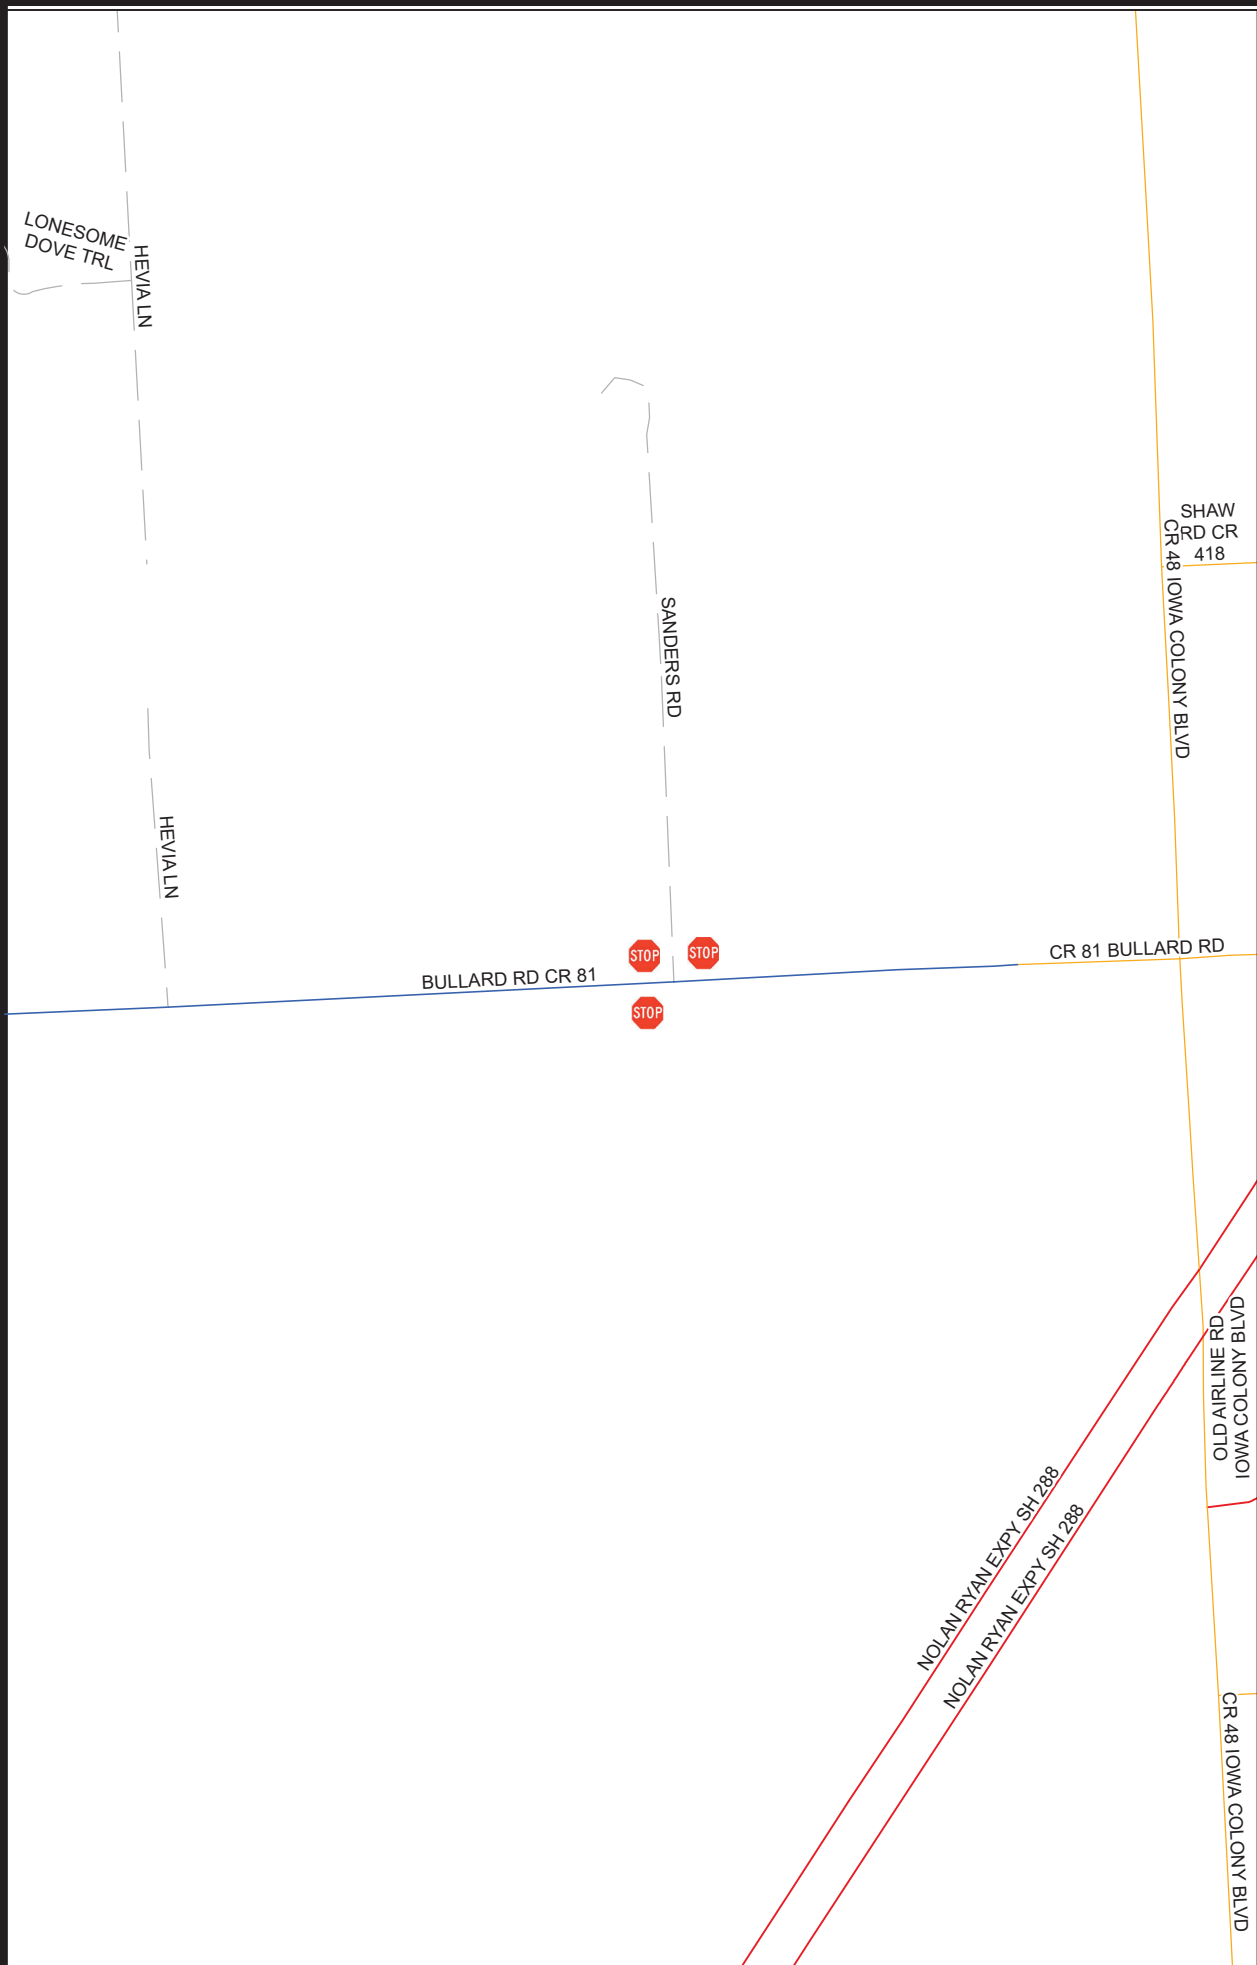

**Brazoria County
Engineering**

Lindell Estates
Speed Limits
&
Stop Signs

Date:	5/12/2026	Precinct:	4
		Service Center:	N

EXHIBIT B

Brazoria County Engineering

CR 81
&
Sanders Rd
Three way stop

Date:	5/12/2026	Precinct:	4
		Service Center:	N