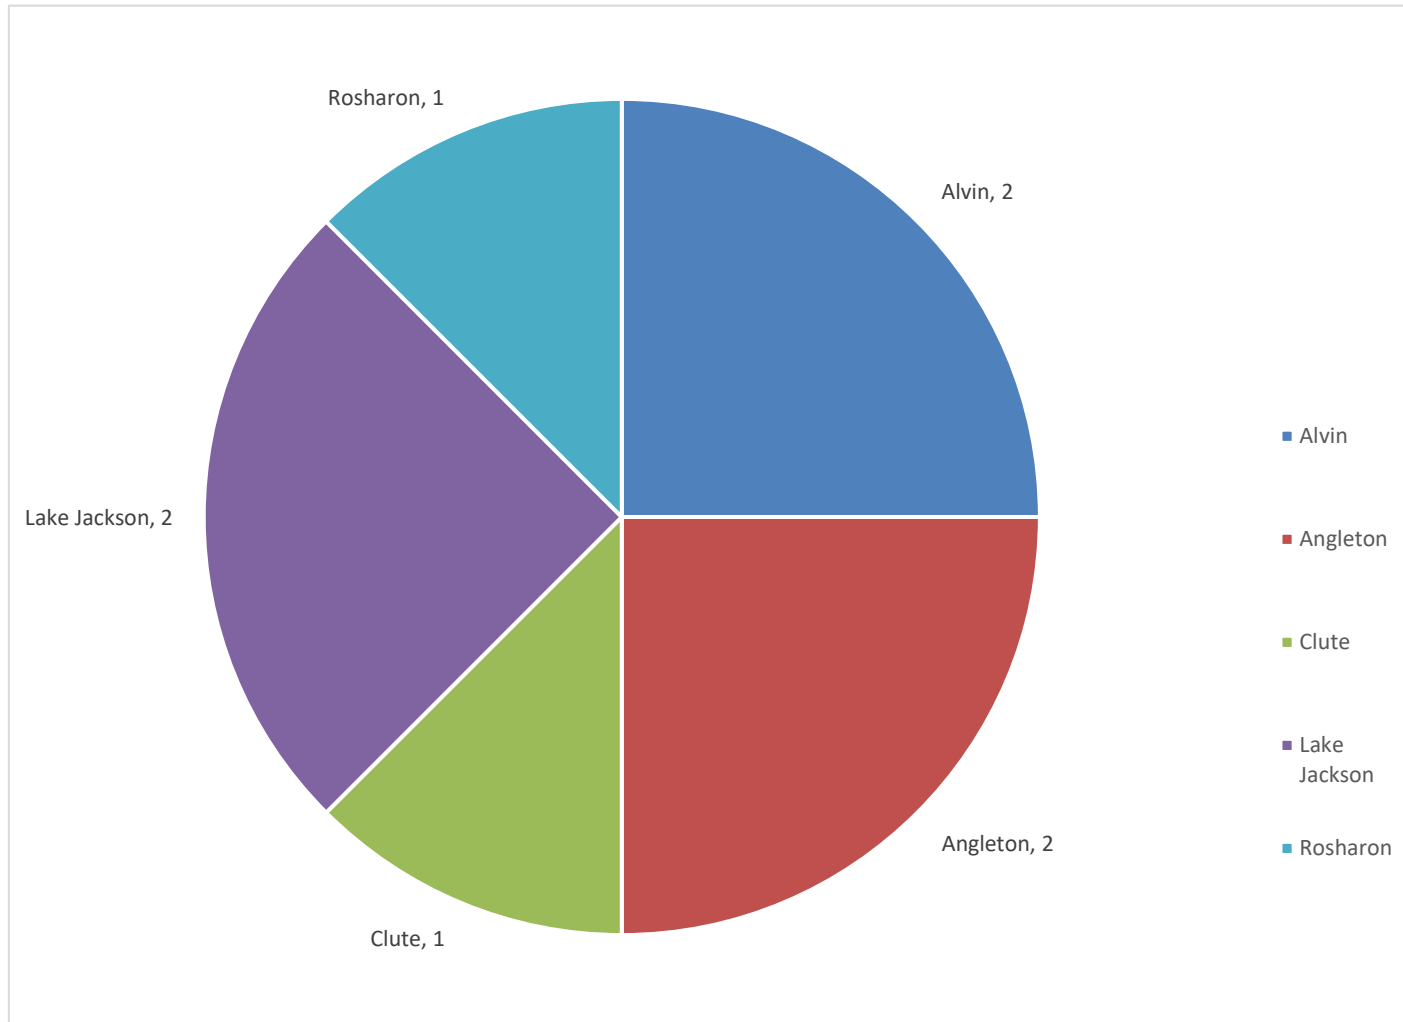

RELIANT ENERGY - NRG CARE GRANT ASSISTANCE REPORT

April 2026

The above chart represents the number of clients from each City that were assisted in April 2026

TOTAL CLIENTS SEEN: 8