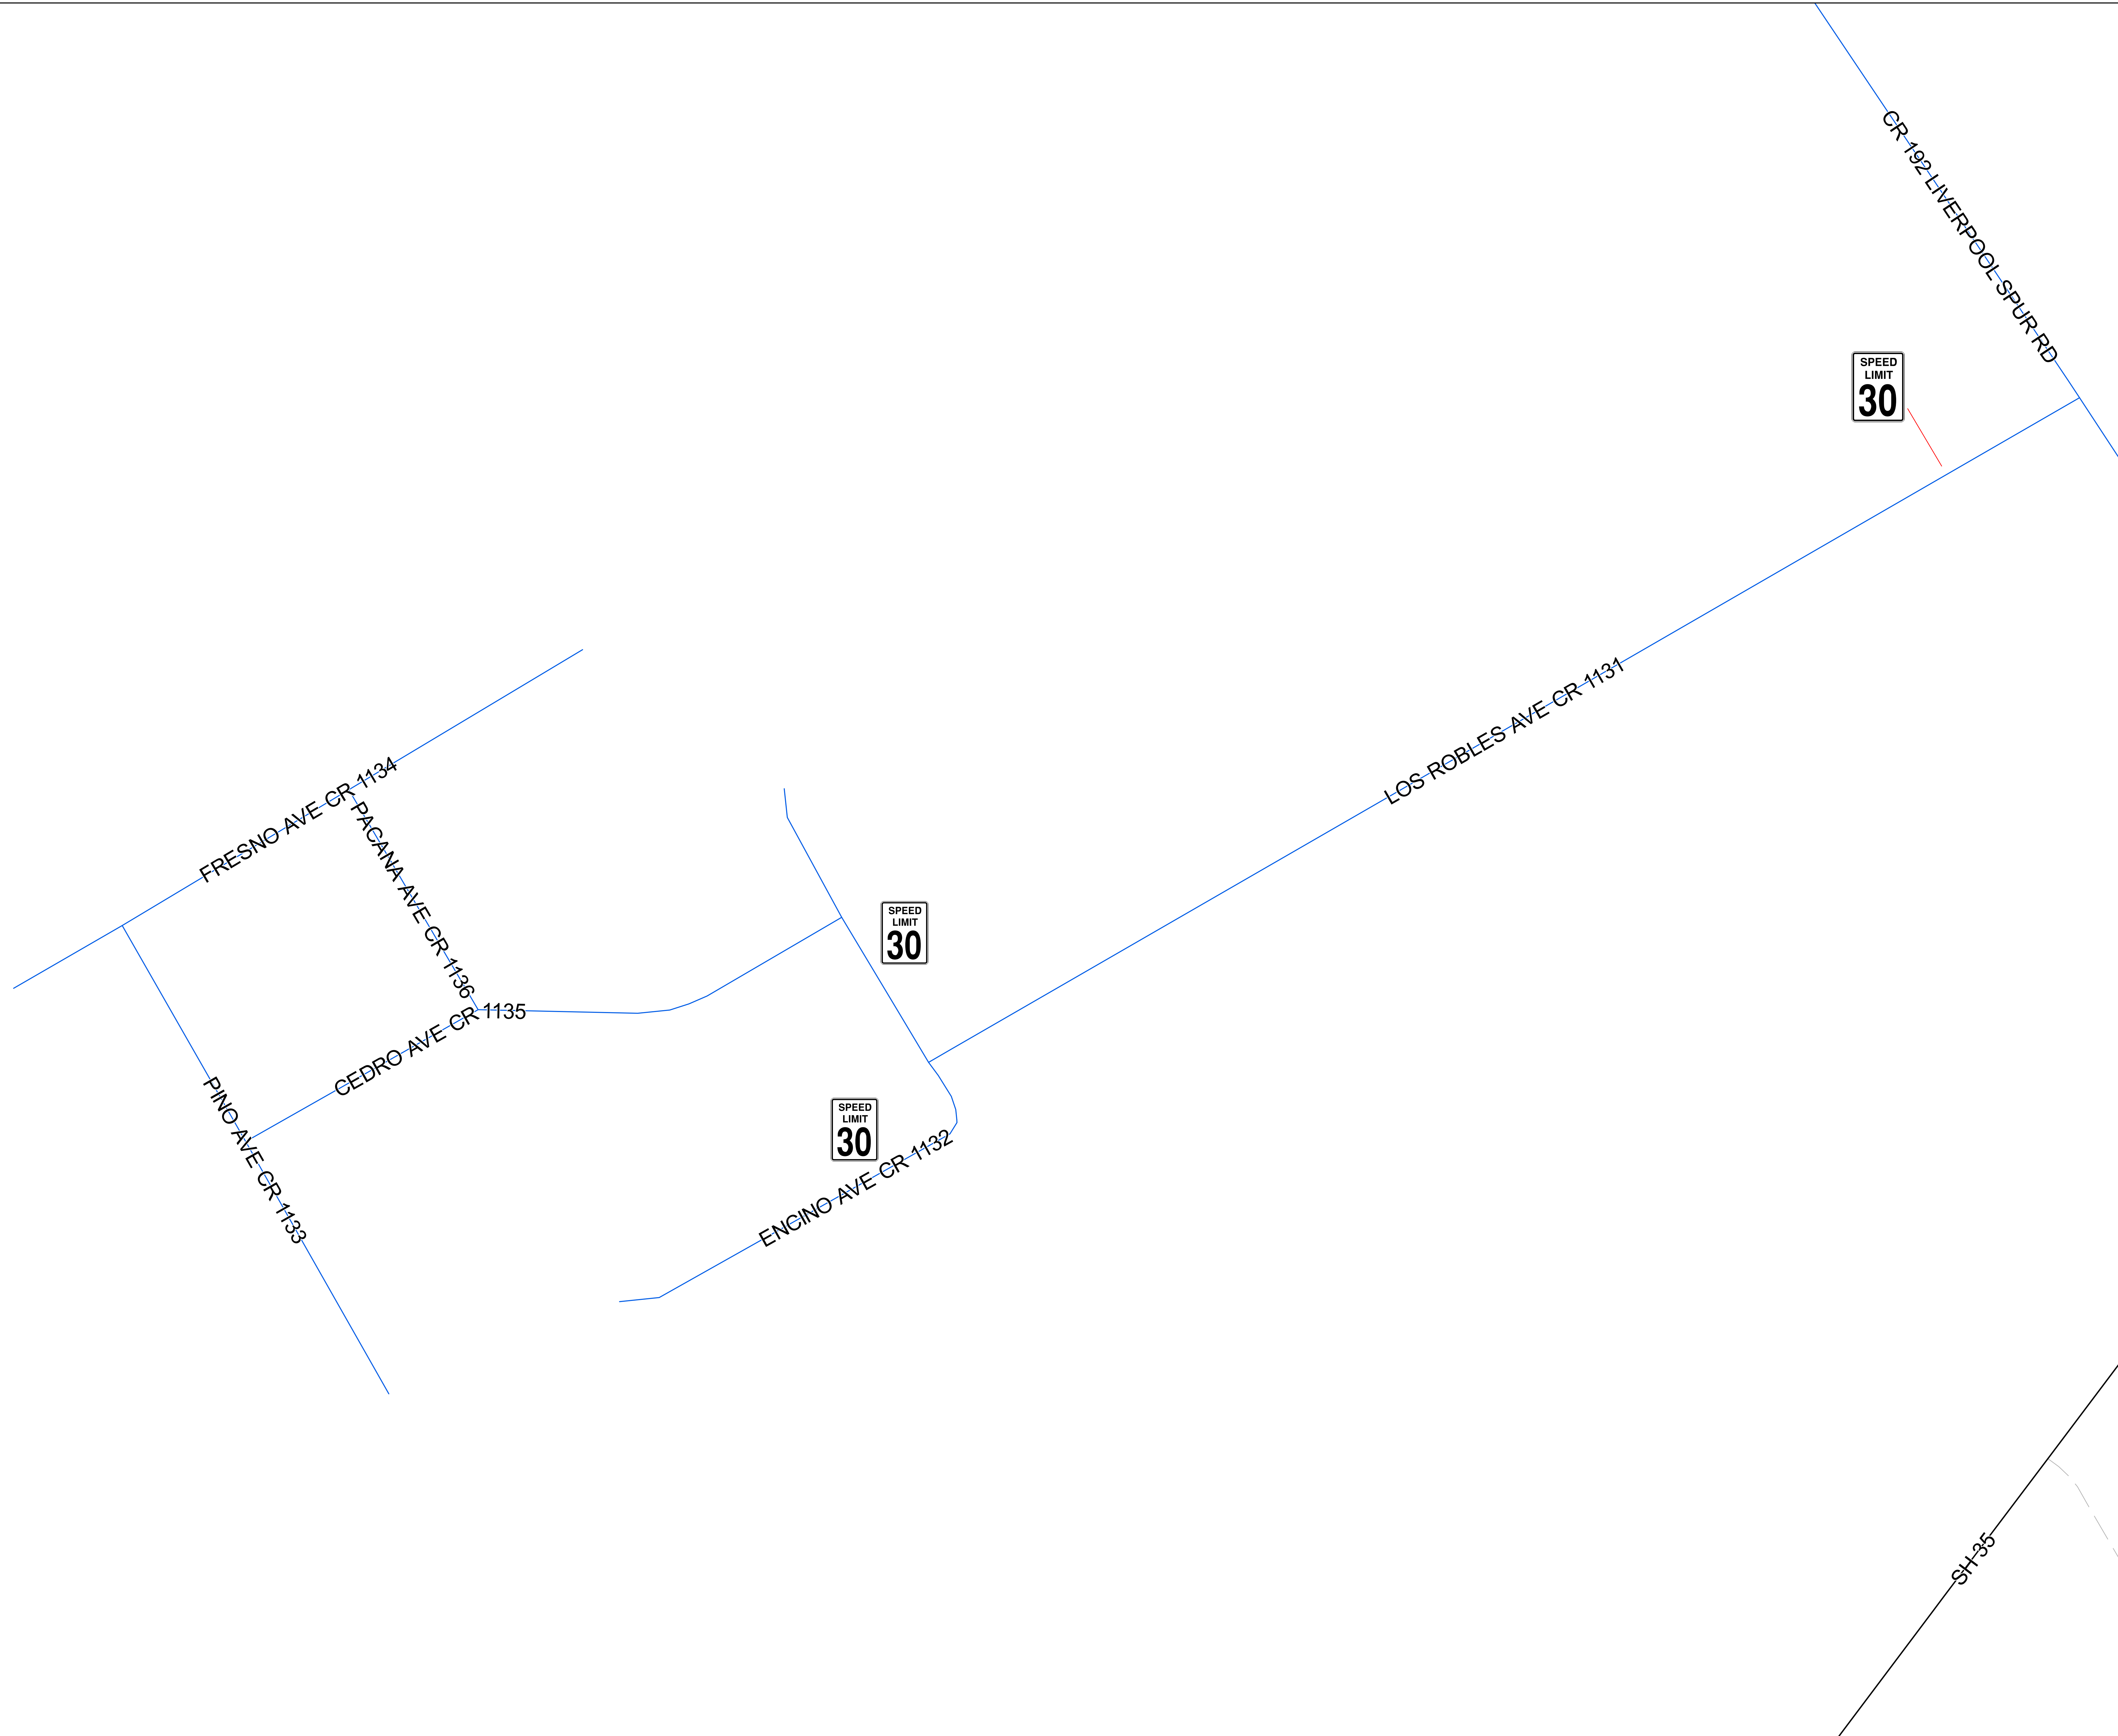

# EXHIBIT A

**Brazoria County  
Engineering**

**Los Robles Subdivision  
Speed Limits**

Precinct:	2
Date:	5/26/2026
Service Center:	C