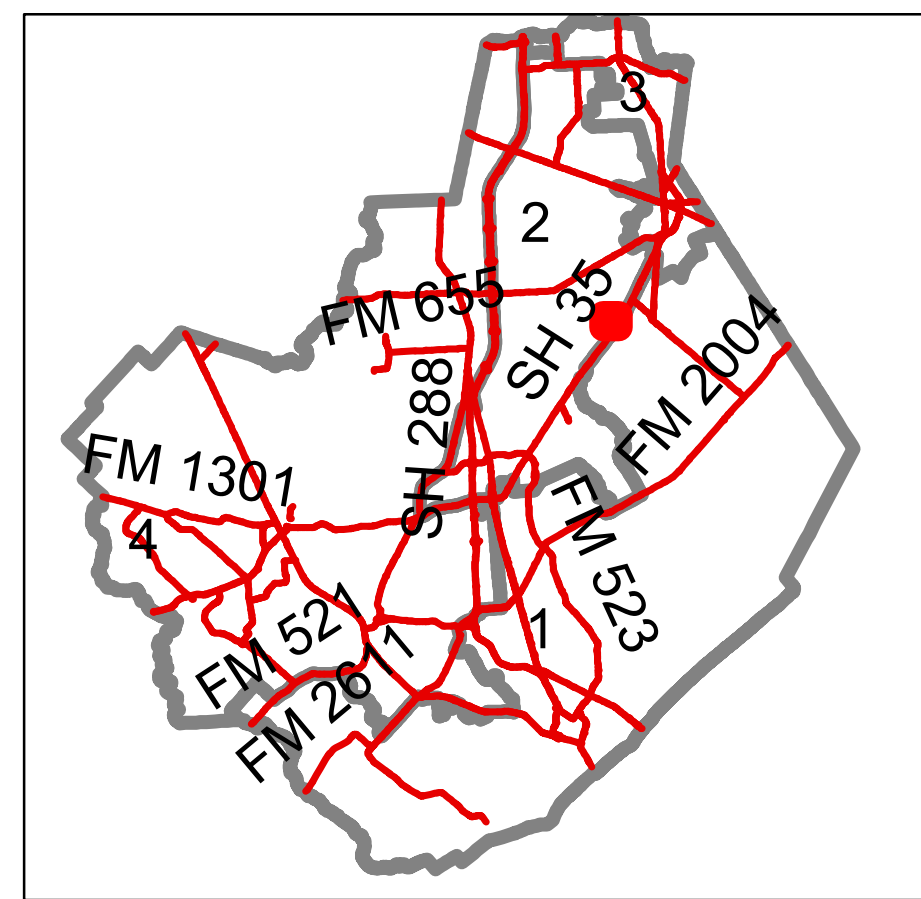

# EXHIBIT A

**Brazoria County  
Engineering**

**Los Robles Subdivision  
Speed Limits**

Precinct:	2
Date:	5/26/2026
Service Center:	C