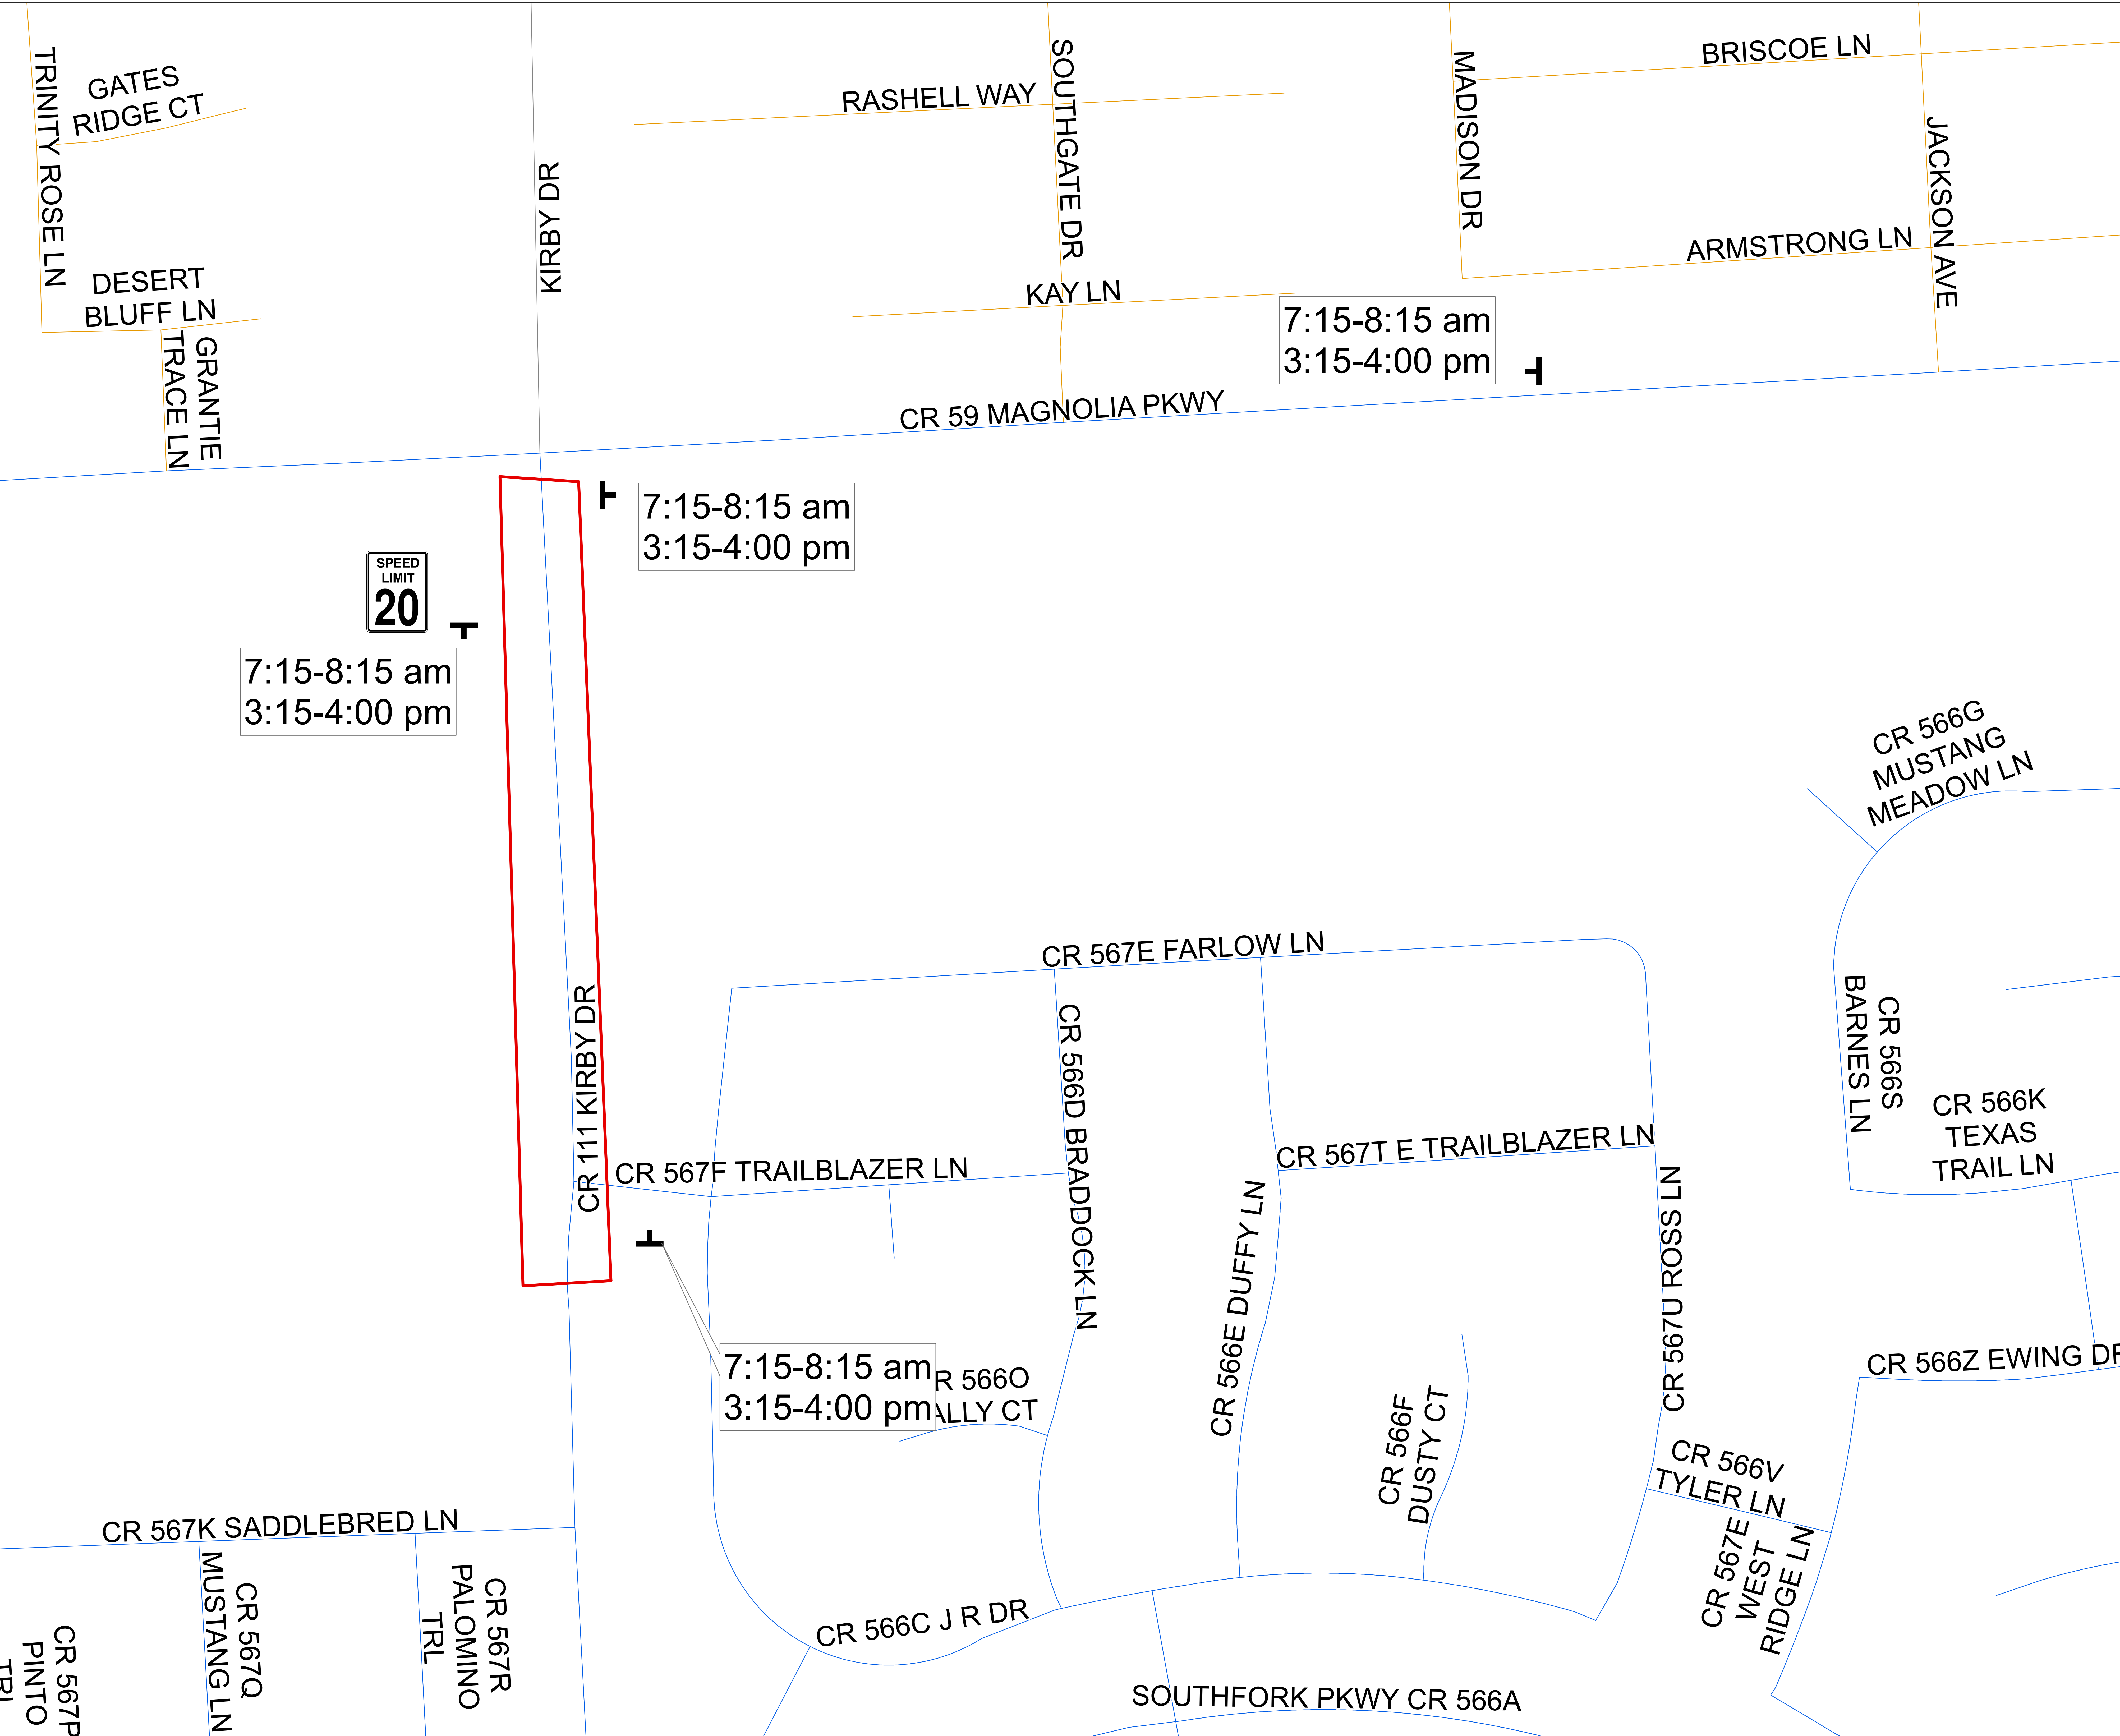

# EXHIBIT B

- Roads**
- County Rd.
  - City Neigh.
  - City Collector

**Brazoria County Engineering**

CR 59  
Change School Zone time  
CR 111  
Establish School Zone SB  
Change School Zone time NB

Date:	Precinct:
10/8/2024	4
	Service Center:
	N