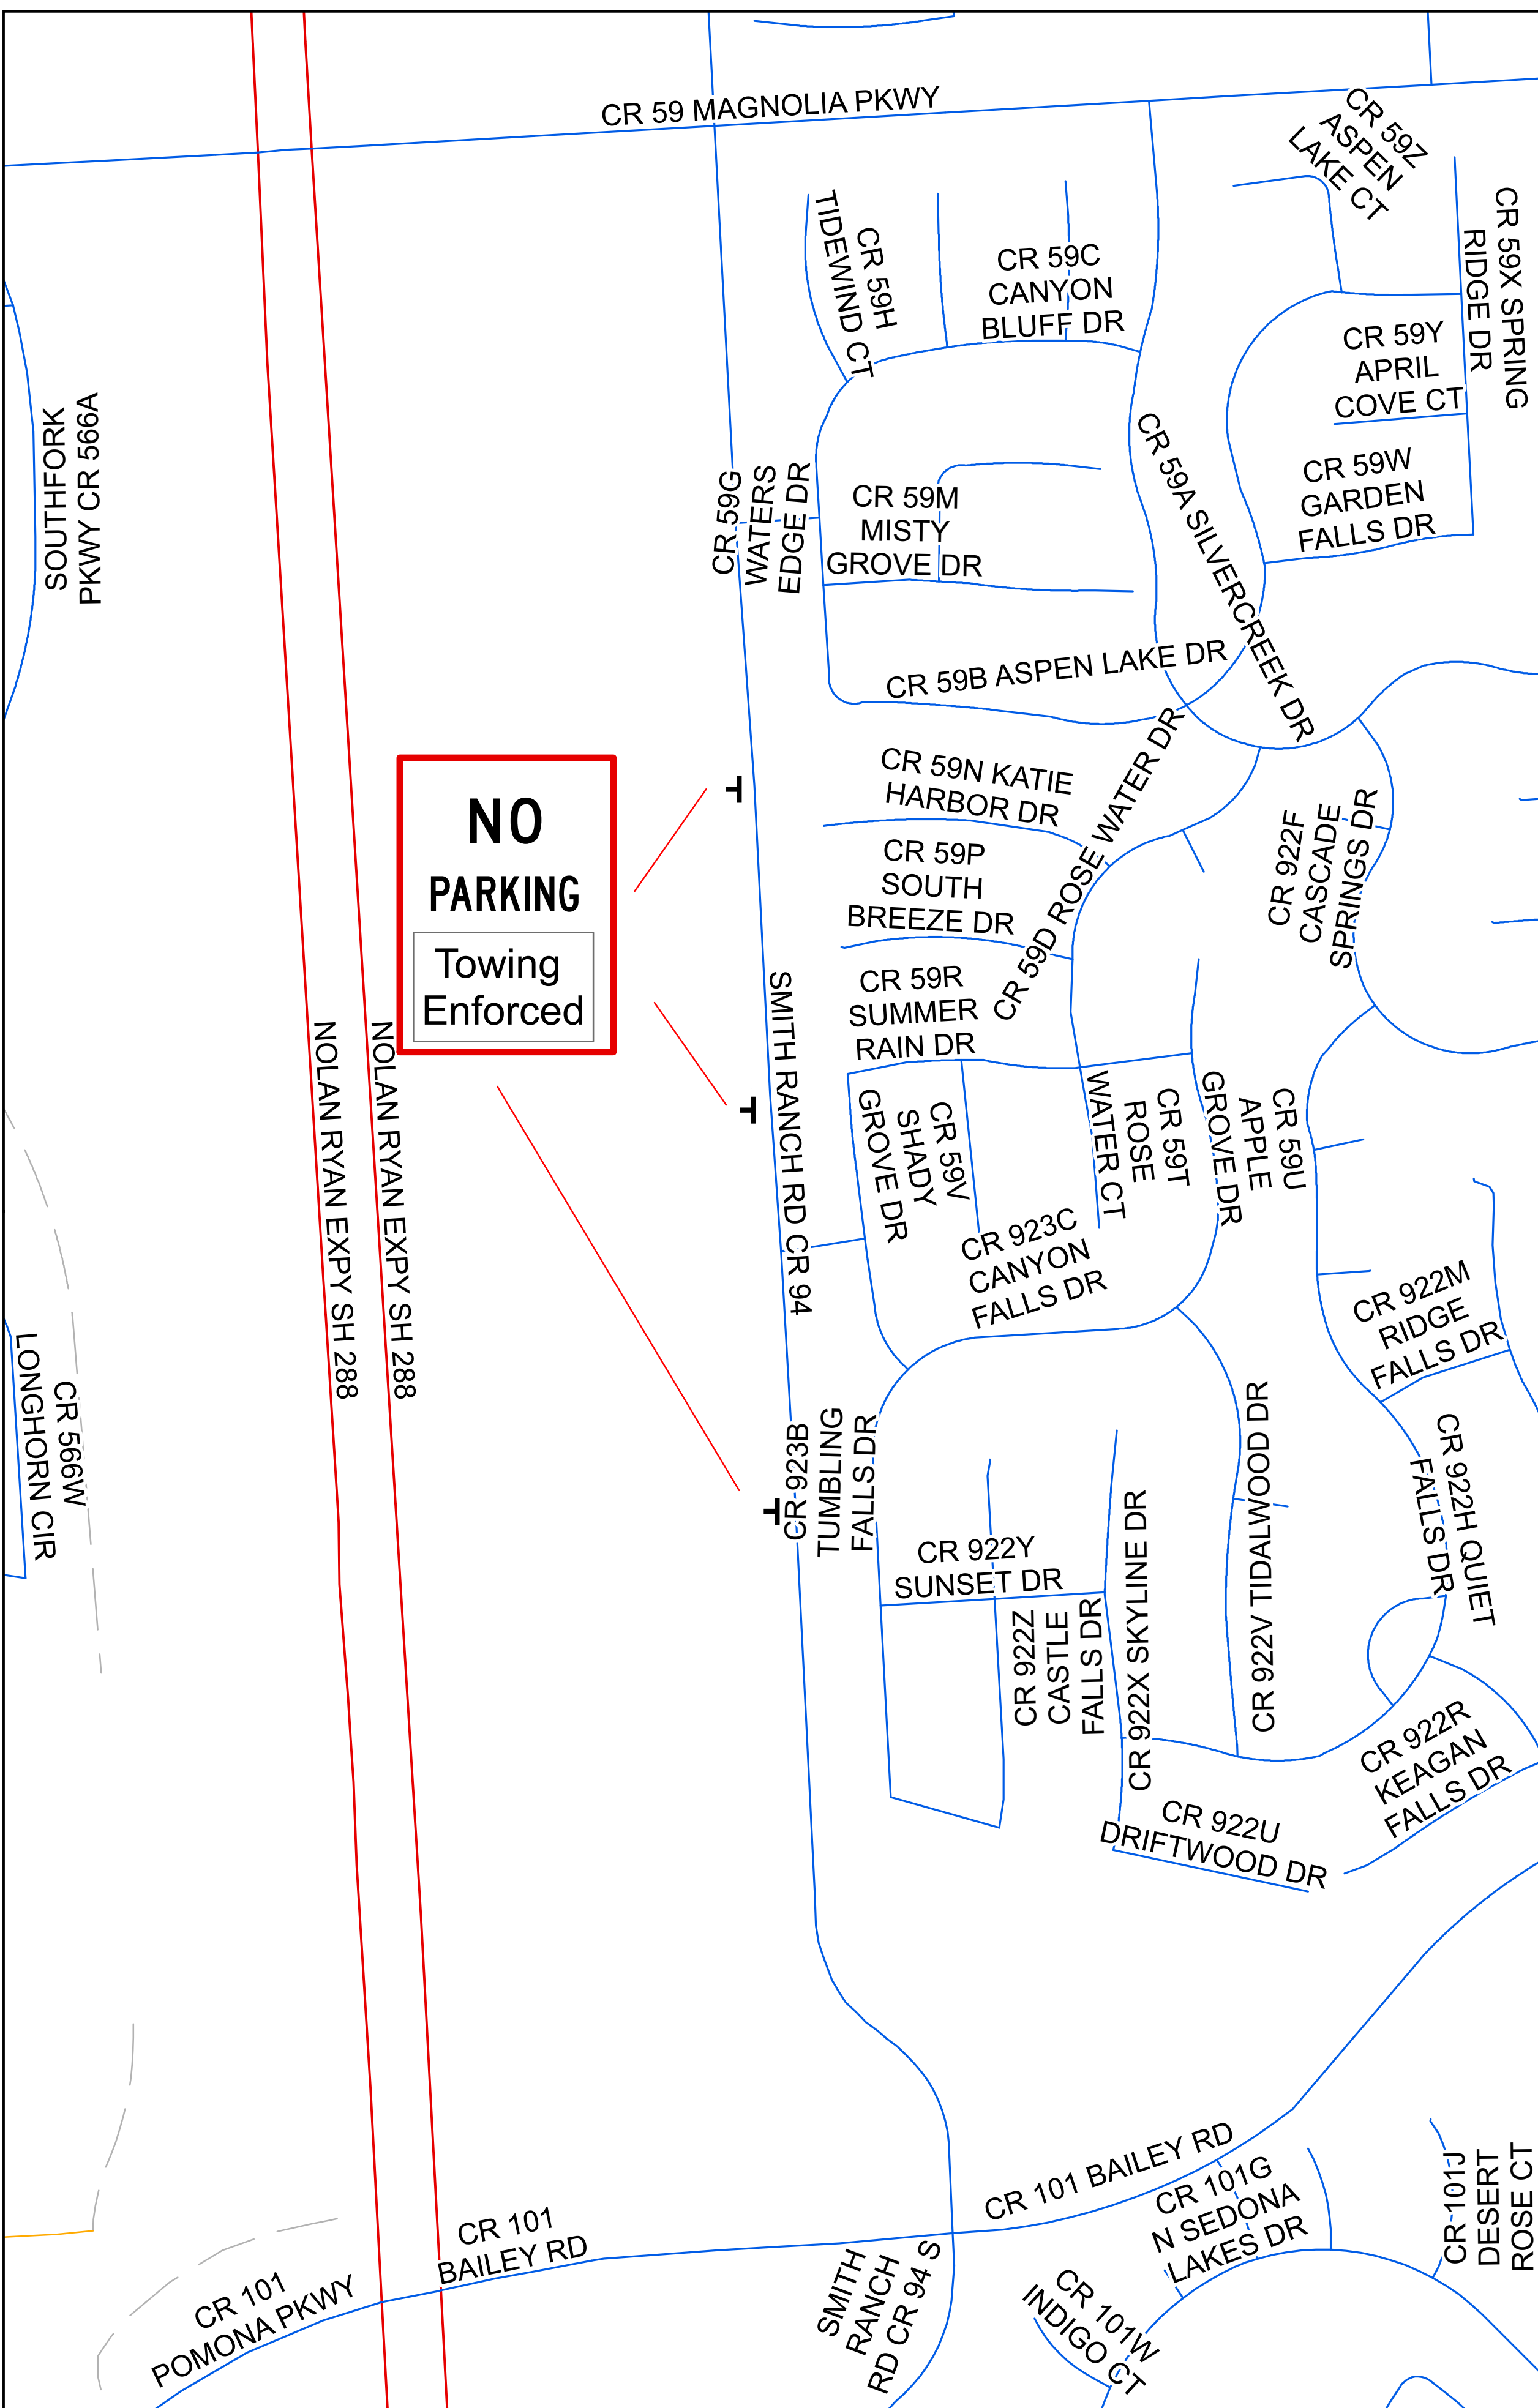

EXHIBIT A

- ### Legend
- No Parking Signs
 - State Hwys
 - County Roads
 - City Street
 - Private Street

Brazoria County Engineering

CR 94 at CR 59F add "Towing Enforced" to existing No Parking

Date:	Precinct:
10/8/2024	2
	Service Center:
	N

EXHIBIT B

SPEED LIMIT
20

- Roads**
- County Rd. (Blue line)
 - City Neigh. (Yellow line)
 - City Collector (Grey line)

Brazoria County Engineering

CR 59
Change School Zone time
CR 111
Establish School Zone SB
Change School Zone time NB

Date:	Precinct:
10/8/2024	4
	Service Center:
	N