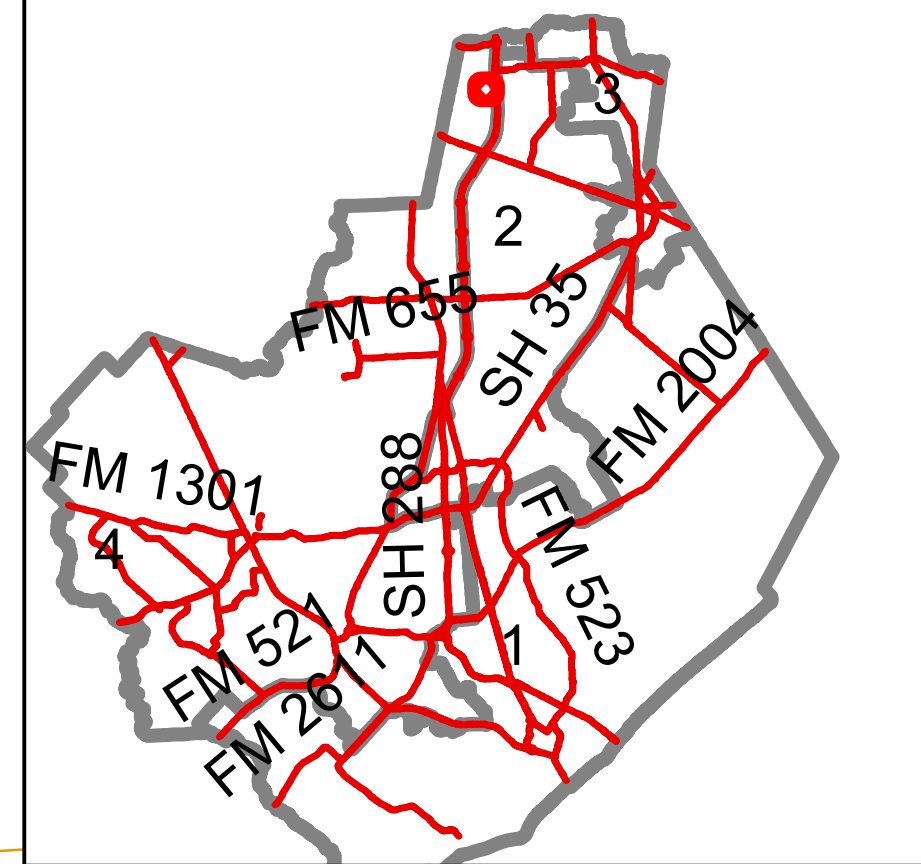

EXHIBIT A

- ### Legend
- No Parking Signs
 - State Hwys
 - County Roads
 - City Street
 - Private Street

Brazoria County Engineering

CR 94 at CR 59F add "Towing Enforced" to existing No Parking

Date:	Precinct:
10/8/2024	2
	Service Center:
	N

EXHIBIT B

SPEED LIMIT
20

- Roads**
- County Rd. (Blue line)
 - City Neigh. (Yellow line)
 - City Collector (Grey line)

Brazoria County Engineering

CR 59
Change School Zone time
CR 111
Establish School Zone SB
Change School Zone time NB

Date:	Precinct:
10/8/2024	4
	Service Center:
	N